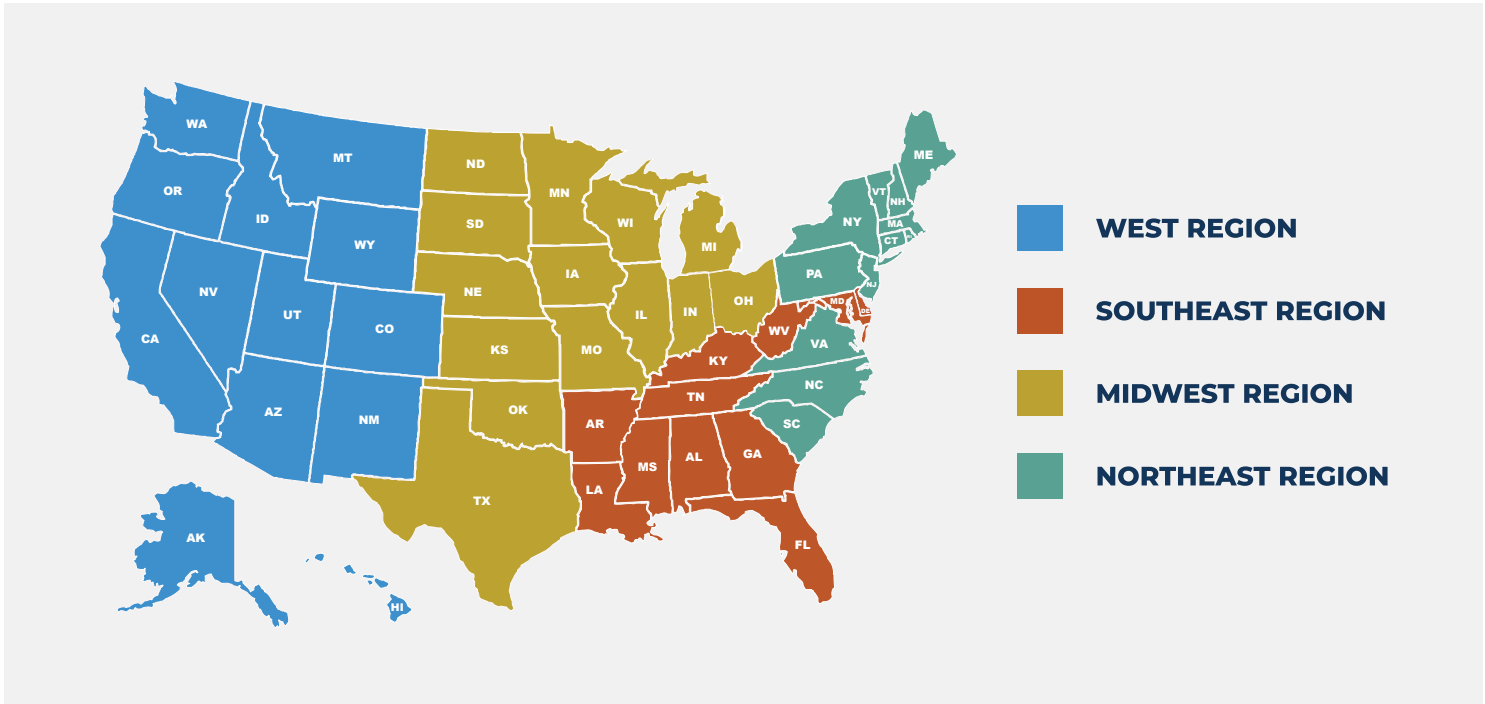

KS, OK, Northern TX

SAM WALTERS

office: 440.568.2038
mobile: 440.309.7202

swalters@roundstoneinsurance.com

Southern CA, HI, NV

IAN WOIDKE

office: 440.568.2047
mobile: 440.670.8038

iwoidke@roundstoneinsurance.com

AL, AR, Northern FL, LA, MS

COMs REGION ASSIGNMENT

WEST REGION	
<i>AK, AZ, CA, CO, HI, ID, MT, NM, NV, OR, UT, WA, WY</i>	
COM I	Caitlin Rocco 216.293.4497
COM II	Andrea Hughes 440.568.1901
COM III	Kevin Lynch 440.568.1917
RPLs	Sam Walters Jamie Debenham Ryan Audin

SOUTHEAST REGION	
<i>AL, AR, DC*, DE, FL, GA, KY, LA, MD, MS, TN, WV</i>	
COM I	Jordyn Jagels 440.568.1903
COM II	Cailey Brake 440.568.1859
COM III	Robin Ball 440.568.1850
RPLs	Steve Sullivan Ian Woidke Adam Stanek
	<i>*David Swift is the RPL for DC</i>

NORTHEAST REGION	
<i>CT, MA, ME, NC, NH, NJ, NY, PA, RI, SC, VA, VT</i>	
COM I	Tara Thompson 440.568.1878
COM II	Heather Hampton 440.568.1896
COM III	Molly Rockwood 440.568.2004
RPLs	Jack Schroeder Tim Ott David Swift