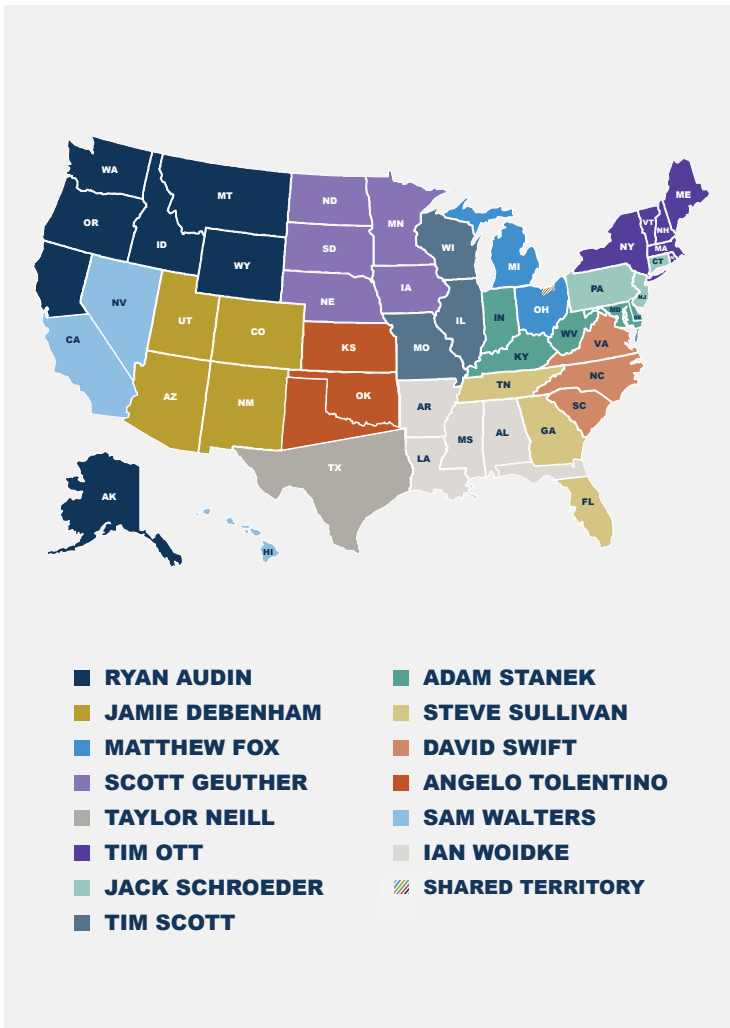

SALES TERRITORY MAP

RYAN AUDIN

office: 440.568.1849
mobile: 561.309.9637

raudin@roundstoneinsurance.com

AK, Northern CA, ID, MT, OR, WA, WY

JAMIE DEBENHAM

office: 440.568.1873
mobile: 216.509.4622

jdebenham@roundstoneinsurance.com

AZ, CO, NM, UT

MATTHEW FOX

office: 440.568.2044
mobile: 440.488.8569

mafox@roundstoneinsurance.com

MI, OH

SCOTT GEUTHER

office: 440.568.2039
mobile: 440.829.8484

sgeuther@roundstoneinsurance.com

IA, MN, NE, ND, SD

TAYLOR NEILL

office: 440.568.1932
mobile: 832.492.7612

tneill@roundstoneinsurance.com

Southern TX

TIM OTT

office: 440.568.1936
mobile: 330.697.9380

tott@roundstoneinsurance.com

MA, ME, NH, NY, RI, VT

JACK SCHROEDER

office: 440.568.2011
mobile: 440.503.8478

jschroeder@roundstoneinsurance.com

CT, NJ, PA

TIM SCOTT

office: 440.568.2003
mobile: 216.509.3775

tscott@roundstoneinsurance.com

IL, MO, WI

ADAM STANEK

office: 440.568.2026
mobile: 440.532.2859

astanek@roundstoneinsurance.com

DE, IN, KY, MD, WV

STEVE SULLIVAN

office: 440.568.2028
mobile: 440.476.0298

ssullivan@roundstoneinsurance.com

Southern FL, GA, TN

DAVID SWIFT

office: 440.568.2035
mobile: 440.241.5419

dswift@roundstoneinsurance.com

DC, NC, SC, VA

ANGELO TOLENTINO

office: 440.568.3563
mobile: 972.322.7064

atolentino@roundstoneinsurance.com

KS, OK, Northern TX

SAM WALTERS

office: 440.568.2038
mobile: 440.309.7202

swalters@roundstoneinsurance.com

Southern CA, HI, NV

IAN WOIDKE

office: 440.568.2047
mobile: 440.670.8038

iwoidke@roundstoneinsurance.com

AL, AR, Northern FL, LA, MS